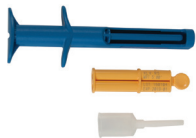

# Reprorubber® Single Application System

1. Reusable Hand Piece, Cartridge, Mixing Tip

2. Break off tab with hand piece pocket on end of handle.

3. Push on mixing tip until it snaps into place.

4. **Important:** Cartridge spur fits in square hole when assembled.

5. **Load** cartridge/mixing tip through side opening. Push forward. Bleed through tip prior to use. Mixing tip bends for greater access.

6. **Remove** cartridge/mixing tip through side opening. Push down on mixing tip and lift out.