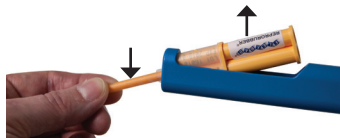

# Reprorubber® Single Application System

1. Reusable Hand Piece, Cartridge, Mixing Tip

2. Break off tab with hand piece pocket on end of handle.

3. Push on mixing tip until it snaps into place.

4. **Important:** Cartridge spur fits in square hole when assembled.

5. **Load** cartridge/mixing tip through side opening. Push forward. Bleed through tip prior to use. Mixing tip bends for greater access.

6. **Remove** cartridge/mixing tip through side opening. Push down on mixing tip and lift out.